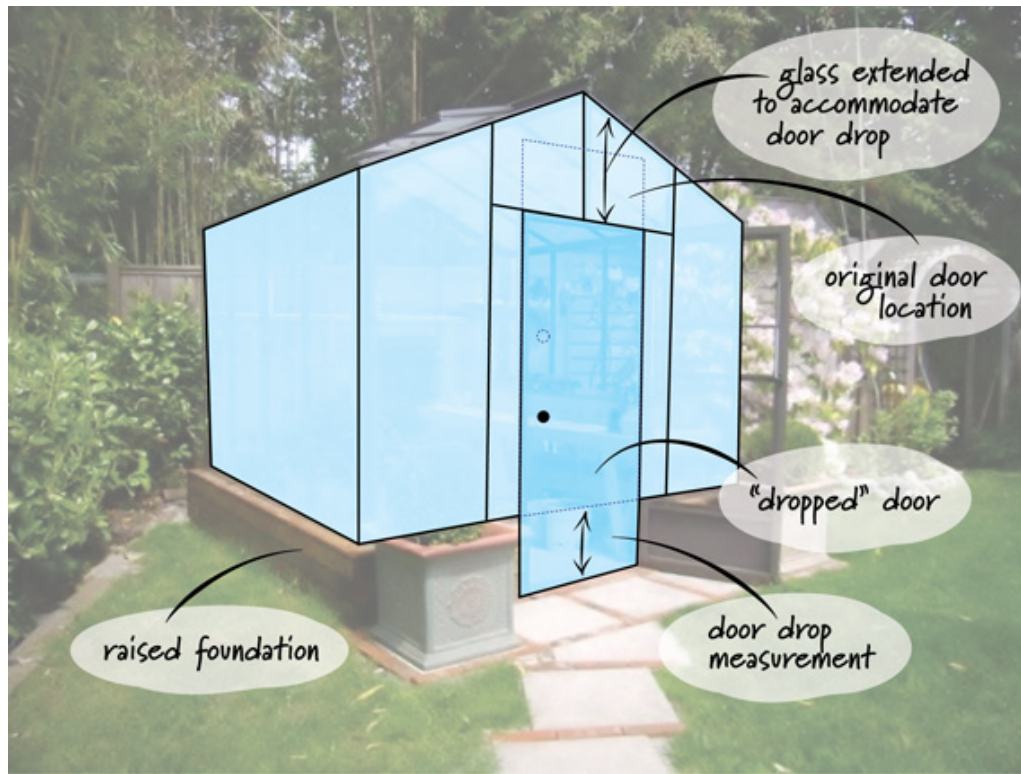

the Legacy

Do your customers have big plans for a greenhouse but a small yard? Now is the time to buy! BC Greenhouse Builders announces a sale on the popular Legacy greenhouse model! Would your customer like to place the Legacy greenhouse on a raised foundation? From now until November 20th, save over \$125 on our ***door drop kit** and we'll custom build the greenhouse to suit ANY foundation.

These savings apply to the greenhouse and crating costs only and do not apply to accessories, shipping, greenhouse customizations or tax portions (if applicable) of an order.

What is a door drop?

A door drop is a custom modification that lowers the greenhouse door into the foundation (or allows the door to be flush with the ground). Prior to manufacturing the greenhouse, BC Greenhouse Builders will ask for the dimensions of the "drop" which is the total height of the foundation (which could be a concrete