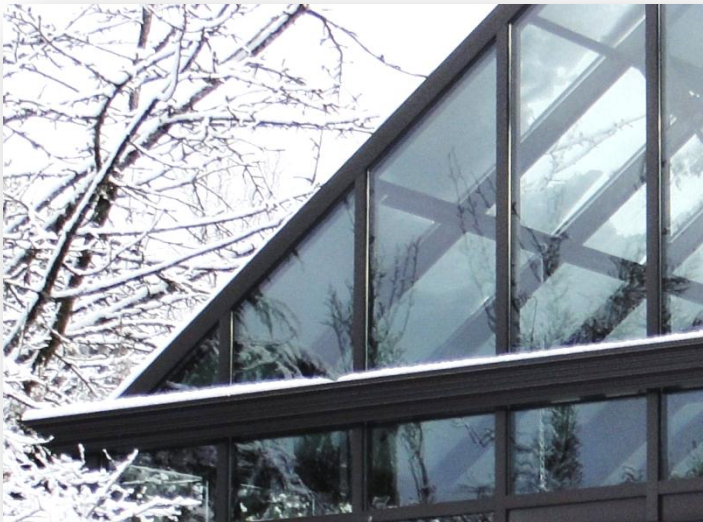

Decorative Gutter

Decorative gutter is much like adding crown molding to a home. It provides a distinctive, finished look that is pleasing to the eye. Our decorative gutter also has functional purpose for your greenhouse. Combined with a downspout, the gutter system will expel water where you want it to go. Our decorative gutter system has a beautiful Victorian profile and is available in any finish or color.

You can choose a full wraparound gutter system or choose the best location for form or function.

This Garden Room boasts a beautiful Victorian gutter.

Additional options are also available which include contemporary profiles with full drainage systems.